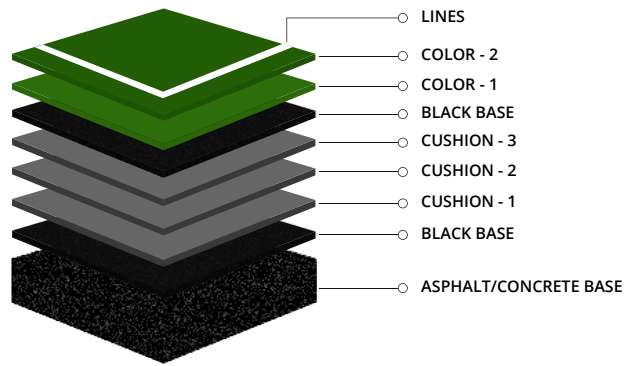

Low Maintenance

Best Cushioning

Durable & Long Lasting

Non-Hazardous

Systems

Mid Hardcourt

Mid Cushion

Mid Relay

Mid Pickleball

Colors

Pacific Blue

Baseline Blue

Skyline Blue

Forest Green

Olympic Green

Signal Red

Rustic Clay

Cloud Grey

Sporty Yellow

Don't see the color you're looking for?

Visit www.mid-court.com/

About Us

Mid-Court is the manufacturer of the highest quality acrylic sports surface that is engineered along with the players to provide optimal comfort & performance over the life of the surface. Players love Mid-Court surface for it's ideal ball speed, spin and exceptional color. Mid-Court can be used for various sports surfaces.